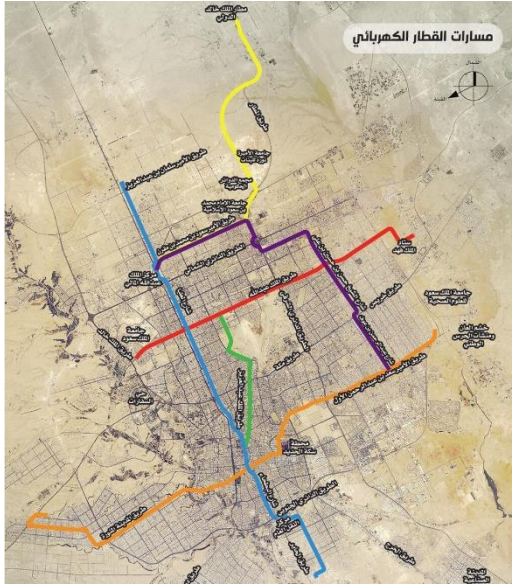

### Riyadh Metro Signaling and Low Voltage

**Location:** KSA, Riyad

**Scope:** Signaling equipments, 550km signalig cables, 15 Server rooms, 210km FO, Communication devices, Pointmashines

**Web:** <http://www.fastmetroriyadh.com>

## The Founder's Memorial – Abu Dhabi

**Location:** UAE, Abu Dhabi

**Scope:** 16 m long LED screen installation, custom made items installations

**Web:** <http://www.thefoundersmemorial.ae/en/>

Project start: November 2017