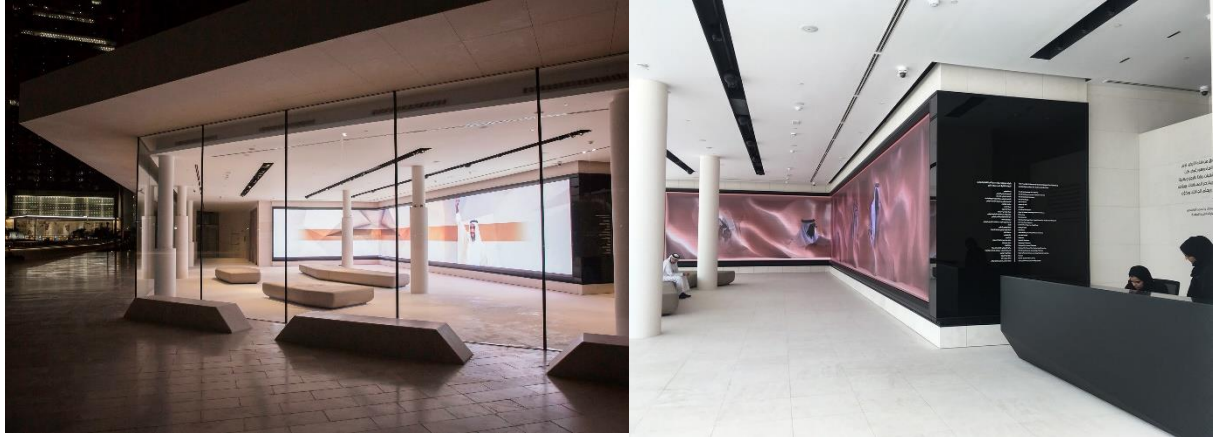

The Founder's Memorial – Abu Dhabi

Location: UAE, Abu Dhabi

Scope: 16 m long LED screen installation, custom made items installations

Web: <http://www.thefoundersmemorial.ae/en/>

Project start: November 2017

Project end: January 2018